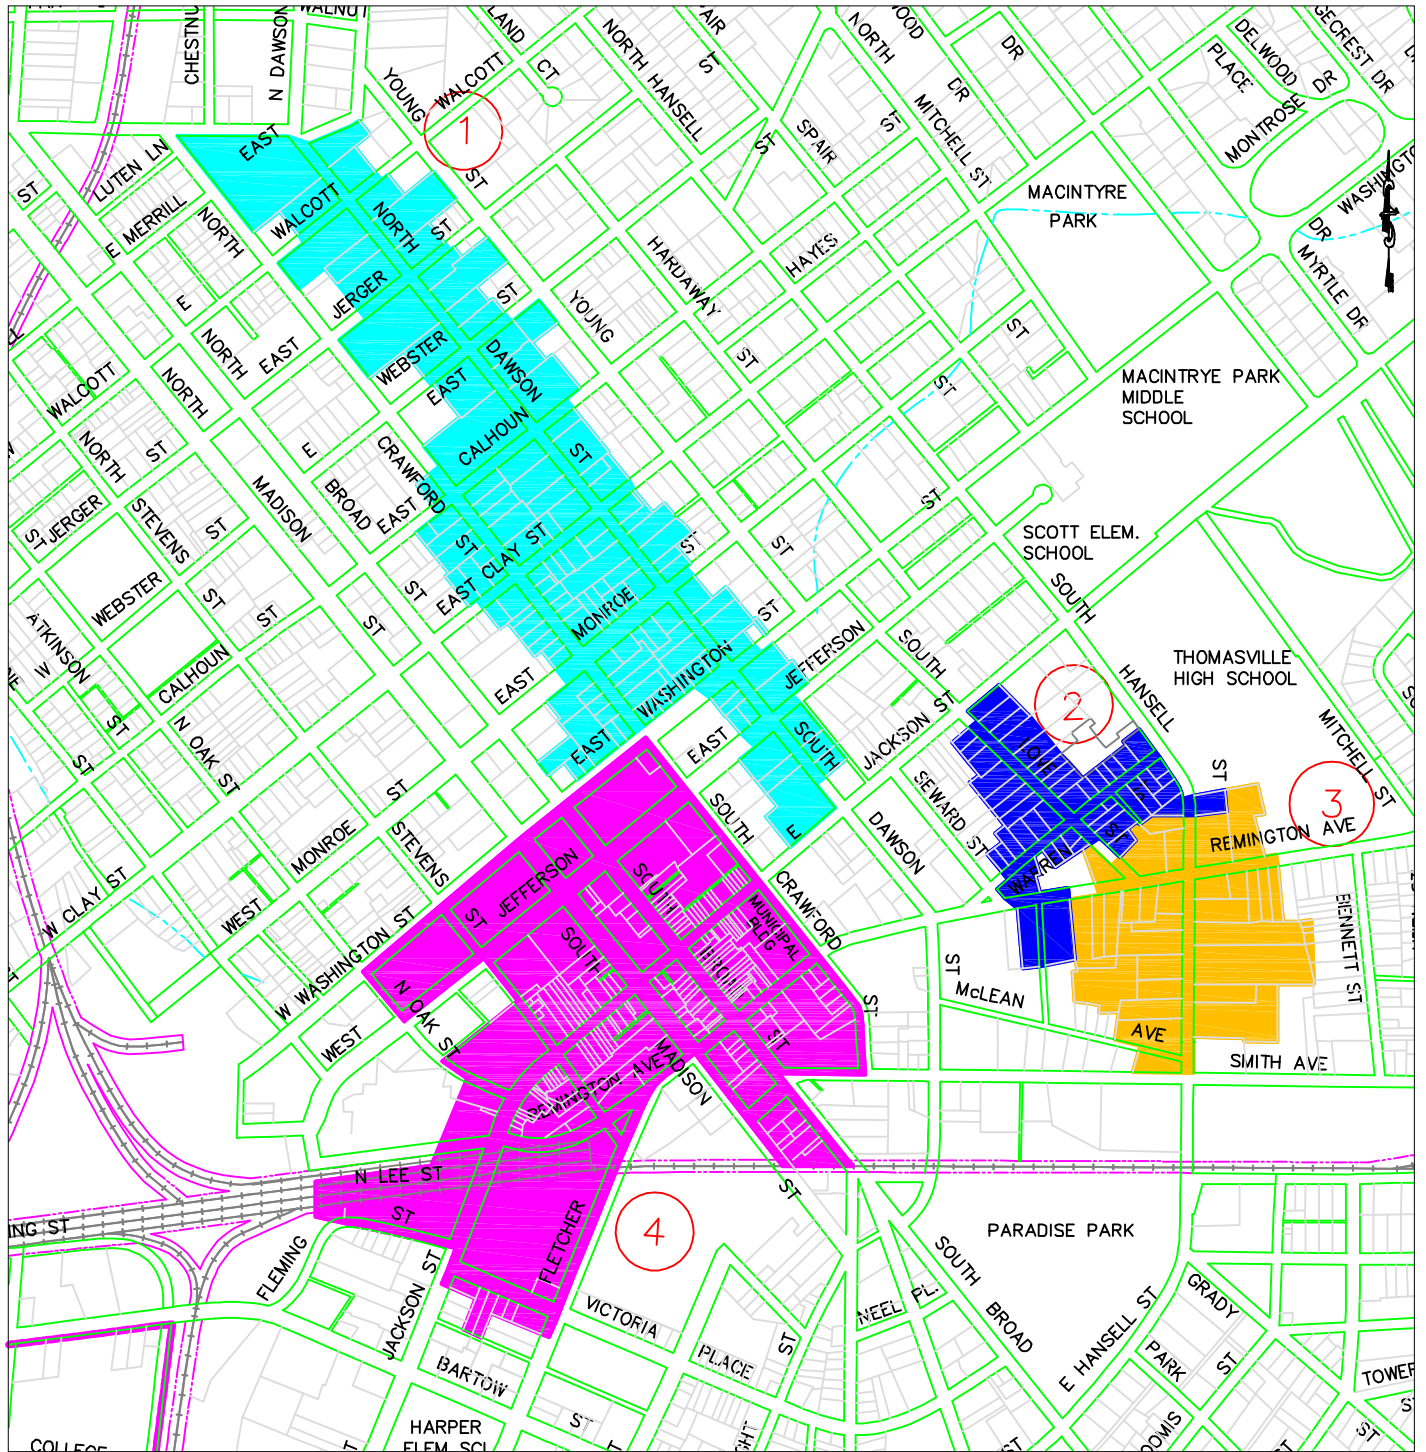

HISTORIC DISTRICTS MAP

LEGEND

NUMBER	DISTRICT NAME	COLOR
①	DAWSON STREET HISTORIC DISTRICT	CYAN
②	WARREN AVENUE/LOVE STREET HISTORIC DISTRICT	BLUE
③	TOCKWOTTEN HISTORIC DISTRICT	ORANGE
④	DOWNTOWN HISTORIC DISTRICT	MAGENTA